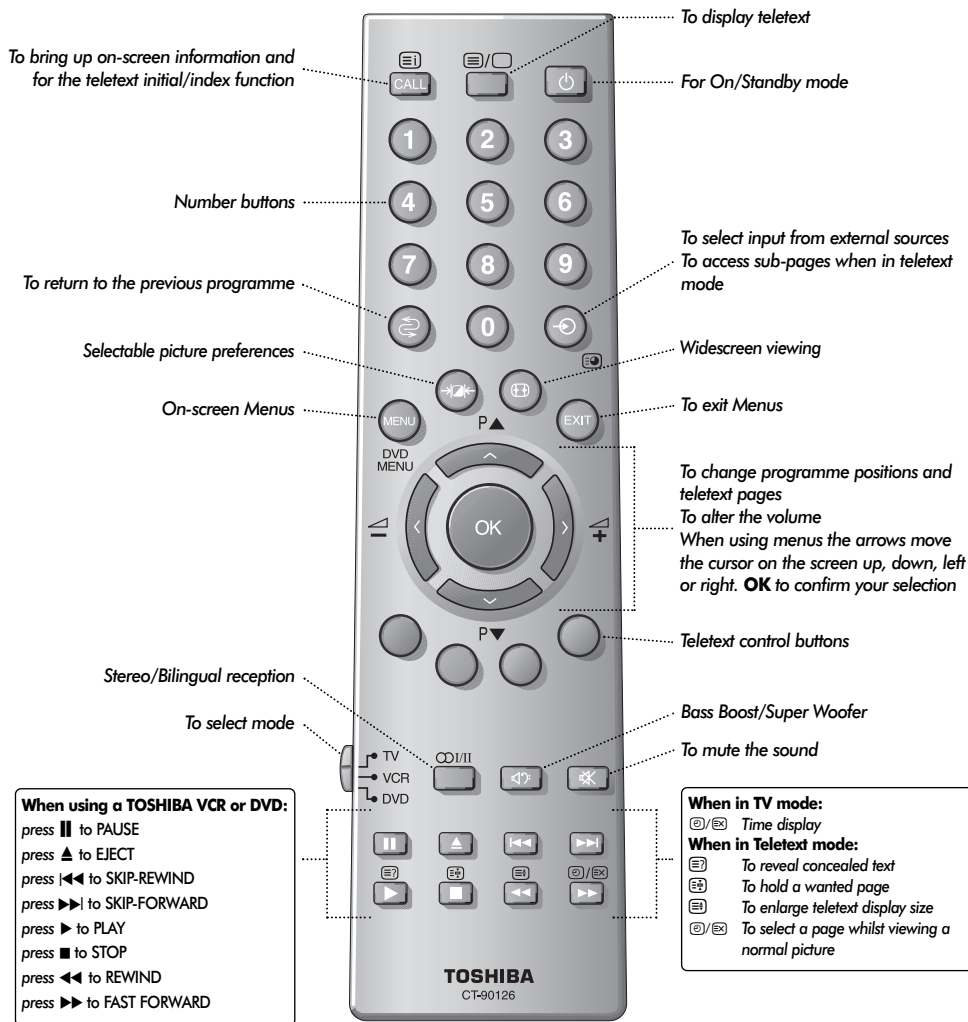

TOSHIBA

Simple at-a-glance reference of your remote control

Remove the back cover to insert the batteries, make sure they are inserted the right way round.

Suitable battery types for this remote are:
UM-4, AAA, IEC R03 1.5V.

Printed on recycled paper.
100% Chlorine free.

TOSHIBA

Auto Tune – 46/52WM48 Series

1 Plug the aerial directly into the AERIAL INPUT on the television set. Ensure all other products are standby before continuing.

2 Connect the television to the mains, the red LED will light up. The **Quick setup** screen will appear, this may take a few moments. If the screen does not appear press the standby button on the remote control.

3 Using **<** or **>** select your language and press **OK**. Then using **<** or **>** select your country and press **OK**.

4 To start **Auto tuning** press **OK**.

The search will begin for all available stations. The slide bar will move along the line as the search progresses.